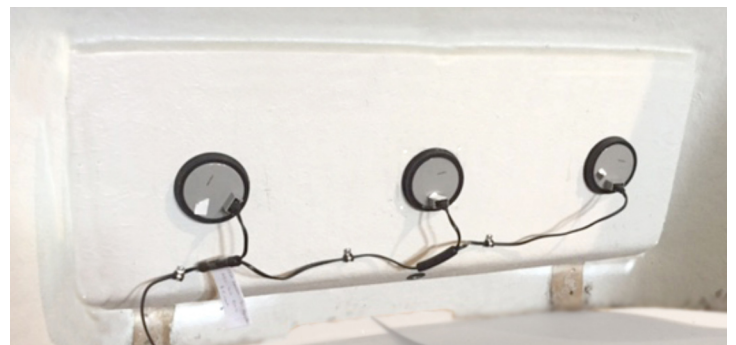

Airodyne's Backlit LED Logo Kit

ATA “Rolling Billboards” Study

- 81% of sightings are the fronts of trucks
- Combination truck generates 101 visual impressions per mile
- At 100,000 miles per year, a truck generates 10 million exposures annually!

Backlit Fleet Logo “Light Up the Night Sky”

- Double your fleet presence!
- Enhances fleet image
- Logo shape and size customized
- Lifetime LED Warranty
- Waterproof lightbox
- Smooth decal surface
- Daytime looks like standard vinyl